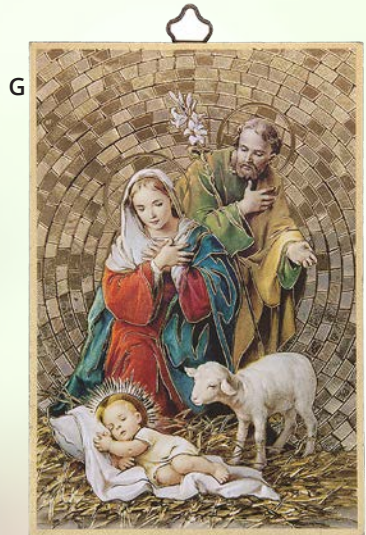

G. NEW HOLY FAMILY MOSAIC PLAQUE
Measures 4" x 6".
Item: 6E806 Price: $7.50