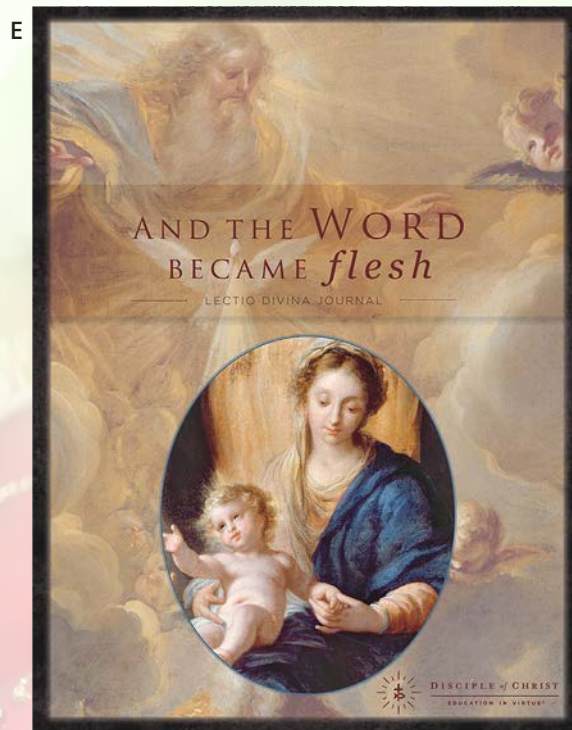

C. ECCE MATER DEI CD
Missionaries of the Eternal Word. 16 tracks.
Item: HCEMD Price: $ 10.00

D. IN CONVERSATION WITH GOD-VOL. 1: ADVENT-CHRISTMAS
Daily Meditations Volume 1: Advent and Christmastide, by Francis Fernandez. 374 pages
Item: 94143 Price: $19.00

E. AND THE WORD BECAME FLESH: LECTIO DIVINA JOURNAL
This is a series of meditations on the Incarnation. In reflecting on the life of Christ, we can find the high calling and glorious destiny that is ours as Christians. Paperback. 60 pages.
Item: 60709 Price: $12.00

F. MERRY CHRISTMAS CD – DANA
Collection of well-known and loved Christmas carols and songs featuring Dana and her children, as well as other special guests, including the Franciscan Missionaries of the Eternal Word! 13 tracks.
Item: DS111 Price: $15.00