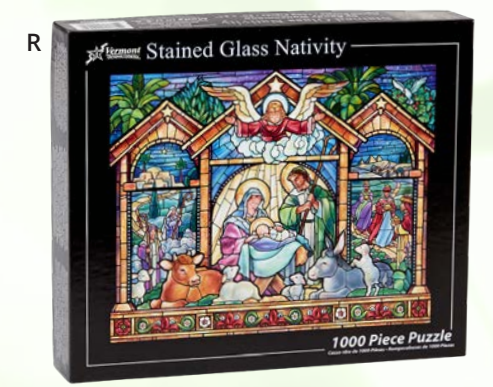

H. HOLY FAMILY PLAQUE - DELLA ROBBIA STYLE
Measures 5 1/2" x 7 1/2".
Item: 66301 Price: \$21.00

I. AND THE WORD BECAME FLESH TAPESTRY WALL HANGING
Measures 7 3/4" x 18" (hook to cross).
Item: TL50 Price: \$30.00

J. LITTLE DRUMMER BOY WITH BABY JESUS
Measures 6 1/4".
Item: 63240 Price: \$29.00

K. HOLY FAMILY NATIVITY OF CHRIST TRIPTYCH
Measures 6 3/4".
Item: IR998 Price: \$36.00

L. CHRISTMAS BLESSINGS GIFT TAG
The wooden tag measures 2 1/2" x 3 1/2".
Item: T104 Price: \$3.00

M. TO US A CHILD IS GIVEN STABLE SCENE
Measures 3 1/2" x 7 3/4".
Item: 63241 Price: \$19.00

N. HOLY FAMILY WITH ORNATE CROSS
Measures 10 3/4".
Item: 33207 Price: \$48.00

O. CHRISTMAS GREETINGS GIFT WRAP
This beautiful wrapping paper is covered with various images of Victorian-style Christmas greeting cards. Includes one roll that measures 24" wide and 15 feet long. (Ribbon is not included.)
Item: C2506 Price: \$6.00