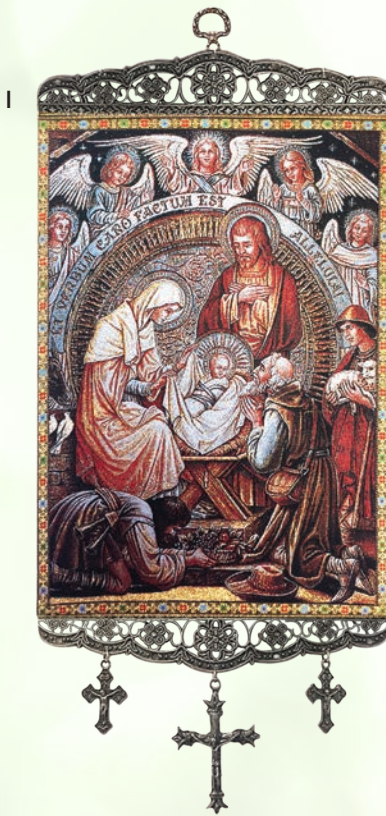

N. CHRISTMAS TREE CROSS PIN
Made of lead-free metal with 18kt gold plating and multicolored crystals in various shapes and sizes. Pin measures 2 1/2".
Item: 13468 Price: $14.00

P. DECORATIVE LIGHTED NATIVITY LANTERN
Battery-operated lantern designed to look like antiqued brass. Measures 11". (Requires 3 AA batteries - not included.)
Item: 60172 Price: $35.00