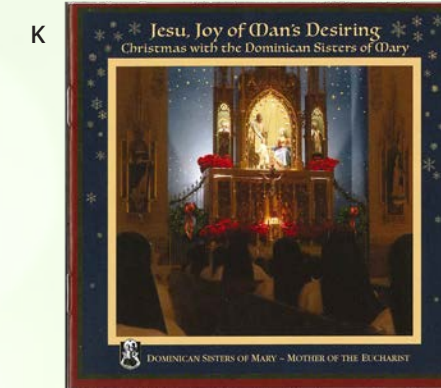

J. CHRISTMAS WITH THE NUNS DVD
Item: HDCWN Price: $15.00

K. JESU, JOY OF MAN'S DESIRING CD
The Dominican Sisters of Mary. 16 tracks.
Item: 4125C Price: $17.00

L. VOICE OF JOY – FRIAR ALESSANDRO CD
Carols and sacred Arias. 15 tracks
Item: 9290C Price: $14.00