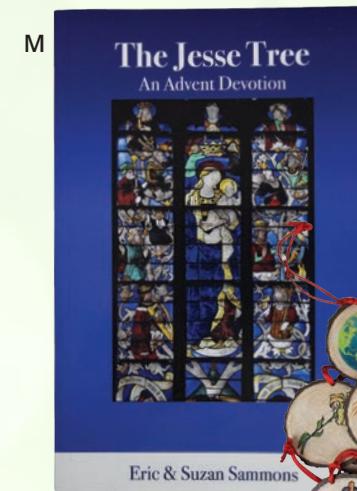

A. HOLY FAMILY IN CHERRY FRAME
Measures 10" x 12".
Item: 22362 Price: $20.00

B. HOLY FAMILY WALL CROSS - DELLA ROBBIA STYLE
Measures 7" x 10".
Item: 66286 Price: $22.00

C. STANDING HOLY FAMILY STATUE
Measures 9¾".
Item: 75439C Price: $84.00

D. HOLY FAMILY UNFRAMED PRINT
Printed on linen paper stock, which makes it perfect for framing. Measures 8" x 10".
Item: C8001 Price: $6.00

E. HOLY FAMILY HOLY WATER FONT
Measures 5" x 7½".
Item: 60511 Price: $24.50

F. HOLY FAMILY ARCHED HOLY WATER FONT
Measures 7¾".
Item: 62885 Price: $32.00

G. 3-DAY VOTIVE CANDLE HOLY FAMILY
This devotional candle is designed to burn for three days, and on the back is a prayer to the Holy Family in English and Spanish.
Measures 2" x 8".
Item: 3HF Price: $3.95

H. GOLD, FRANKINCENSE, & MYRRH REGAL MUSIC BOX
Includes real 23-kt gold, pure frankincense, and myrrh. Displayed in a box lined in red satin. plays "We Three Kings" and "Joy to the World." Measures 9¾" x 5¼" x 4".
Item: GFM08 Price: $60.00

I. NEW THE THREE MAGI 500-PIECE GLITTER PUZZLE
Measures 21" x 15".
Item: 31990 Price: $12.95

J. NEW AWAY IN A MANGER - CHRISTMAS QUOTE PLAQUE
Measures 16" x 3".
Item: QNV17 Price: $11.95

K. LOVE WAS BORN AT CHRISTMAS RUSTIC WALL PLAQUE
Measures 19" x 3".
Item: QV21 Price: $11.95

L. NEW MERRY CHRISTMAS - HOLIDAY QUOTE PLAQUE
Measures 16" x 3".
Item: QNV13 Price: $11.95

M. JESSE TREE BOOK AND ORNAMENT SET
Set includes The Jesse Tree: An Advent Devotion and 27 wood ornaments (2½" each) made by Catholic families in Steubenville, Ohio.
Item: JTSET Price: $49.95

N. NEW O' COME LET US ADORE HIM CHRISTMAS MUG
Microwave and dishwasher safe. 14-oz.
Item: MG133 Price: $12.00

O. CHRISTMAS SERVING TRAY - JOY TO THE WORLD
Measures 18" x 12" x 1¾".
Item: ST205 Price: $20.00

P. NEW HOLY NIGHT 500-PIECE GLITTER PUZZLE
Measures 21" x 15".
Item: 31585 Price: $12.95

Q. NEW AWAY IN THE MANGER 300-PIECE EZ-GRIP JIGSAW PUZZLE
Measures 18" x 24".
Item: 31912 Price: $12.95

R. STAINED GLASS NATIVITY 1000-PIECE PUZZLE
Measures 24" x 30".
Item: VC135 Price: $17.00