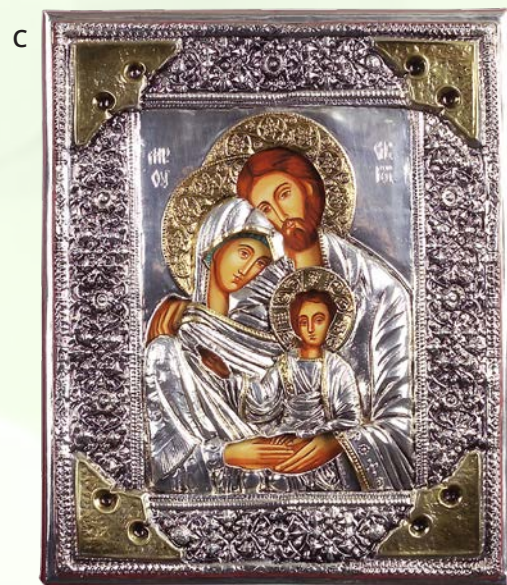

H. NEW HOLY FAMILY NATIVITY GOLD FRAME
Measures 2" x 3".
Item: 62806 Price: $5.95

I. RESTFUL HOLY FAMILY
Measures 9 1/2" x 6".
Item: 13033 Price: $50.00

J. NEW KNEELING SANTA - KEEP CHRIST IN CHRISTMAS
A small 2" statue of Santa kneels in adoration of the Christ Child. The green velvet pouch reads, "Keep Christ in Christmas."
Item: 36214 Price: $7.50