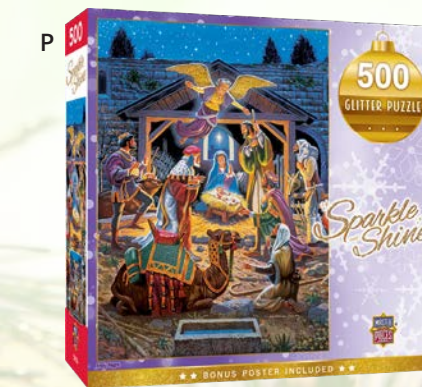

H. HOLY FAMILY PLAQUE - DELLA ROBBIA STYLE
Measures 5 1/2" x 7 1/2".
Item: 66301 Price: \$21.00

I. AND THE WORD BECAME FLESH TAPESTRY WALL HANGING
Measures 7 3/4" x 18" (hook to cross).
Item: TL50 Price: \$30.00

J. LITTLE DRUMMER BOY WITH BABY JESUS
Measures 6 1/4".
Item: 63240 Price: \$29.00

K. HOLY FAMILY NATIVITY OF CHRIST TRIPTYCH
Measures 6 3/4".
Item: IR998 Price: \$36.00

L. CHRISTMAS BLESSINGS GIFT TAG
The wooden tag measures 2 1/2" x 3 1/2".
Item: T104 Price: \$3.00

M. TO US A CHILD IS GIVEN STABLE SCENE
Measures 3 1/2" x 7 3/4".
Item: 63241 Price: \$19.00

N. HOLY FAMILY WITH ORNATE CROSS
Measures 10 3/4".
Item: 33207 Price: \$48.00

O. CHRISTMAS GREETINGS GIFT WRAP
This beautiful wrapping paper is covered with various images of Victorian-style Christmas greeting cards. Includes one roll that measures 24" wide and 15 feet long. (Ribbon is not included.)
Item: C2506 Price: \$6.00