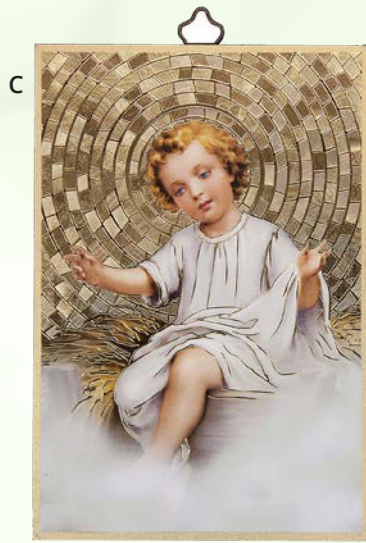

H. NEW PORCELAIN HOLY FAMILY LIGHTED CRÛCHE
Made of porcelain, 5¾" x 5½".
Item: 13021 Price: $22.00

I. NEW SITTING SANTA WITH BABY JESUS STATUE
Measures 6".
Item: 63244 Price: $32.50