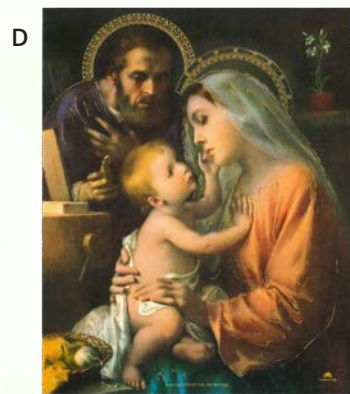

A. HOLY FAMILY IN CHERRY FRAME
Measures 10" x 12".
Item: 22362 Price: $20.00

B. HOLY FAMILY WALL CROSS - DELLA ROBBIA STYLE
Measures 7" x 10".
Item: 66286 Price: $22.00

C. STANDING HOLY FAMILY STATUE
Measures 9¾".
Item: 75439C Price: $84.00

D. HOLY FAMILY UNFRAMED PRINT
Printed on linen paper stock, which makes it perfect for framing. Measures 8" x 10".
Item: C8001 Price: $6.00

E. HOLY FAMILY HOLY WATER FONT
Measures 5" x 7½".
Item: 60511 Price: $24.50

F. HOLY FAMILY ARCHED HOLY WATER FONT
Measures 7¾".
Item: 62885 Price: $32.00

G. 3-DAY VOTIVE CANDLE HOLY FAMILY
This devotional candle is designed to burn for three days, and on the back is a prayer to the Holy Family in English and Spanish.
Measures 2" x 8".
Item: 3HF Price: $3.95

H. GOLD, FRANKINCENSE, & MYRRH REGAL MUSIC BOX
Includes real 23-kt gold, pure frankincense, and myrrh. Displayed in a box lined in red satin. plays "We Three Kings" and "Joy to the World." Measures 9¾" x 5¼" x 4".
Item: GFM08 Price: $60.00

I. NEW THE THREE MAGI 500-PIECE GLITTER PUZZLE
Measures 21" x 15".
Item: 31990 Price: $12.95

J. NEW AWAY IN A MANGER - CHRISTMAS QUOTE PLAQUE
Measures 16" x 3".
Item: QNV17 Price: $11.95

K. LOVE WAS BORN AT CHRISTMAS RUSTIC WALL PLAQUE
Measures 19" x 3".
Item: QV21 Price: $11.95

L. NEW MERRY CHRISTMAS - HOLIDAY QUOTE PLAQUE
Measures 16" x 3".
Item: QNV13 Price: $11.95

M. JESSE TREE BOOK AND ORNAMENT SET
Set includes The Jesse Tree: An Advent Devotion and 27 wood ornaments (2½" each) made by Catholic families in Steubenville, Ohio.
Item: JTSET Price: $49.95

N. NEW O' COME LET US ADORE HIM CHRISTMAS MUG
Microwave and dishwasher safe. 14-oz.
Item: MG133 Price: $12.00

O. CHRISTMAS SERVING TRAY - JOY TO THE WORLD
Measures 18" x 12" x 1¾".
Item: ST205 Price: $20.00

P. NEW HOLY NIGHT 500-PIECE GLITTER PUZZLE
Measures 21" x 15".
Item: 31585 Price: $12.95

Q. NEW AWAY IN THE MANGER 300-PIECE EZ-GRIP JIGSAW PUZZLE
Measures 18" x 24".
Item: 31912 Price: $12.95

R. STAINED GLASS NATIVITY 1000-PIECE PUZZLE
Measures 24" x 30".
Item: VC135 Price: $17.00