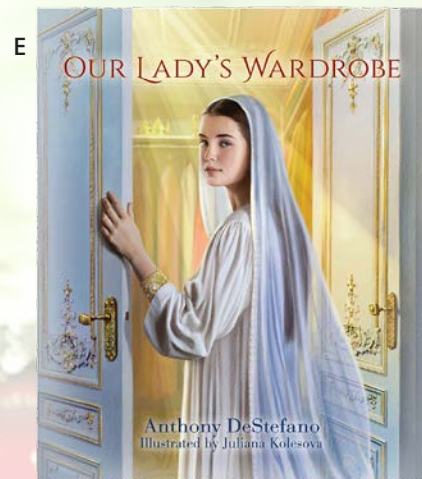

TOMKIN AND BLAISE PLUSH TOYS
A. TOMKIN
Item: 878 Price: $19.95
B. BLAISE
Item: 8782 Price: $19.95
SET Save $4.95!
Item: 878K Price: $34.95

C. NEW THE SPIDER WHO SAVED CHRISTMAS
EWTN host Raymond Arroyo's moving story sheds new light on a family of Golden Silk Orb Weavers, whose silk is considered the most precious of all and is displayed at Christmastime in the sparkling tinsel that glints and glistens from evergreen trees the world over. 40 pages.
Item: 2111 Price: $17.95