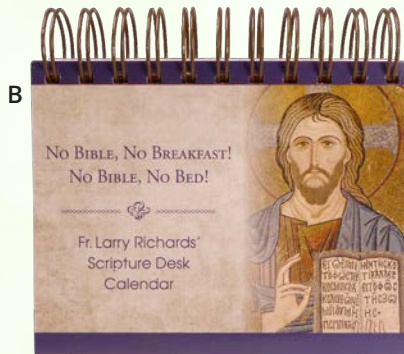

FREE STANDARD SHIPPING WITH $75 PURCHASE. DETAILS AT EWTNRC.COM. | LIMITED QUANTITIES. SHOP NOW!

A. MOTHER ANGELICA PERPETUAL CALENDAR
This spiral-bound perpetual calendar features an inspirational message from Mother Angelica for each day of the year.
Item: MAPC Price: $15.00

B. FR. LARRY RICHARDS' SCRIPTURE DESK CALENDAR
Fr. Larry helps Catholics to follow his advice to read the Bible before breakfast and bed each day.
Item: 52571 Price: $15.00

C. NEW SHRINE OF THE MOST BLESSED SACRAMENT 2021 CALENDAR
This calendar includes pictures of the Poor Clare Nuns of Perpetual Adoration and the Shrine, novenas, and quotes from Mother Angelica. All Solemnities, Memorials, and Feasts are marked in accordance with the Liturgical Calendar for the Dioceses of the United States.
Item: 2021C Price: $12.00

2021 DEVOTIONAL WALL CALENDARS
Features artwork, feast days, and more.
D. NEW THE LIFE OF OUR LORD
Item: C2887 Price: $14.95
E. NEW MARY AND THE SAINTS
Item: C2886 Price: $14.95

F. NEW 16-MONTH SAINTS CALENDAR & DAILY PLANNER
Saints' biographies, feasts and more.
Item: C2885 Price: $16.95